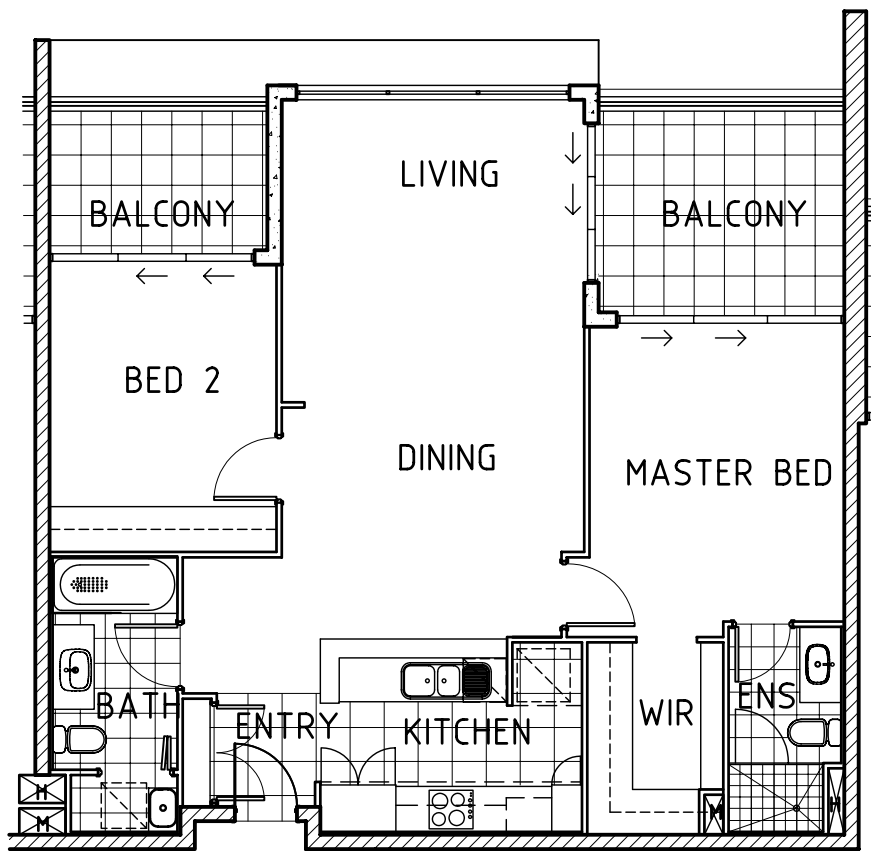

LOT 117 - (APARTMENT 117)

LEVEL E

Disclaimer